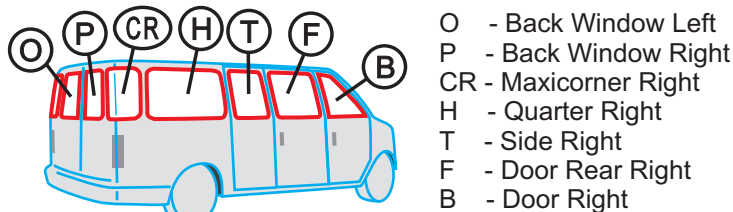

Roof

Side

Medium

Partition

Sliding

Maxicorner

look4glass
.com
www.look4glass.com

*The Website
Specialized in
Buying and
Selling
Auto Glass*