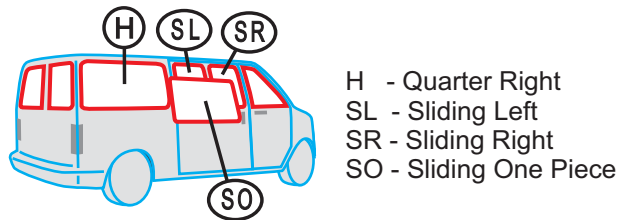

Roof

Side

Medium

Partition

Sliding

Maxicorner

look4glass
.com
www.look4glass.com

*The Website
Specialized in
Buying and
Selling
Auto Glass*