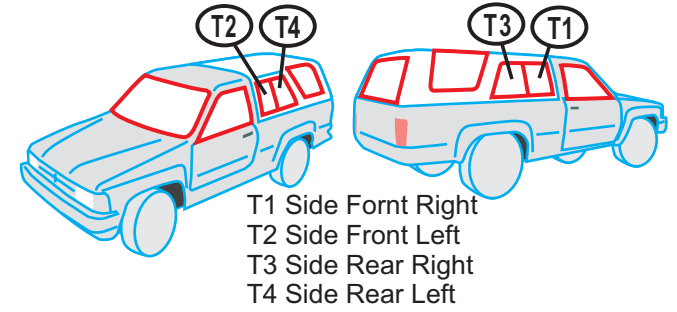

Roof

Side

Medium

Partition

Sliding

Maxicorner

look4glass
.com
www.look4glass.com

*The Website
Specialized in
Buying and
Selling
Auto Glass*